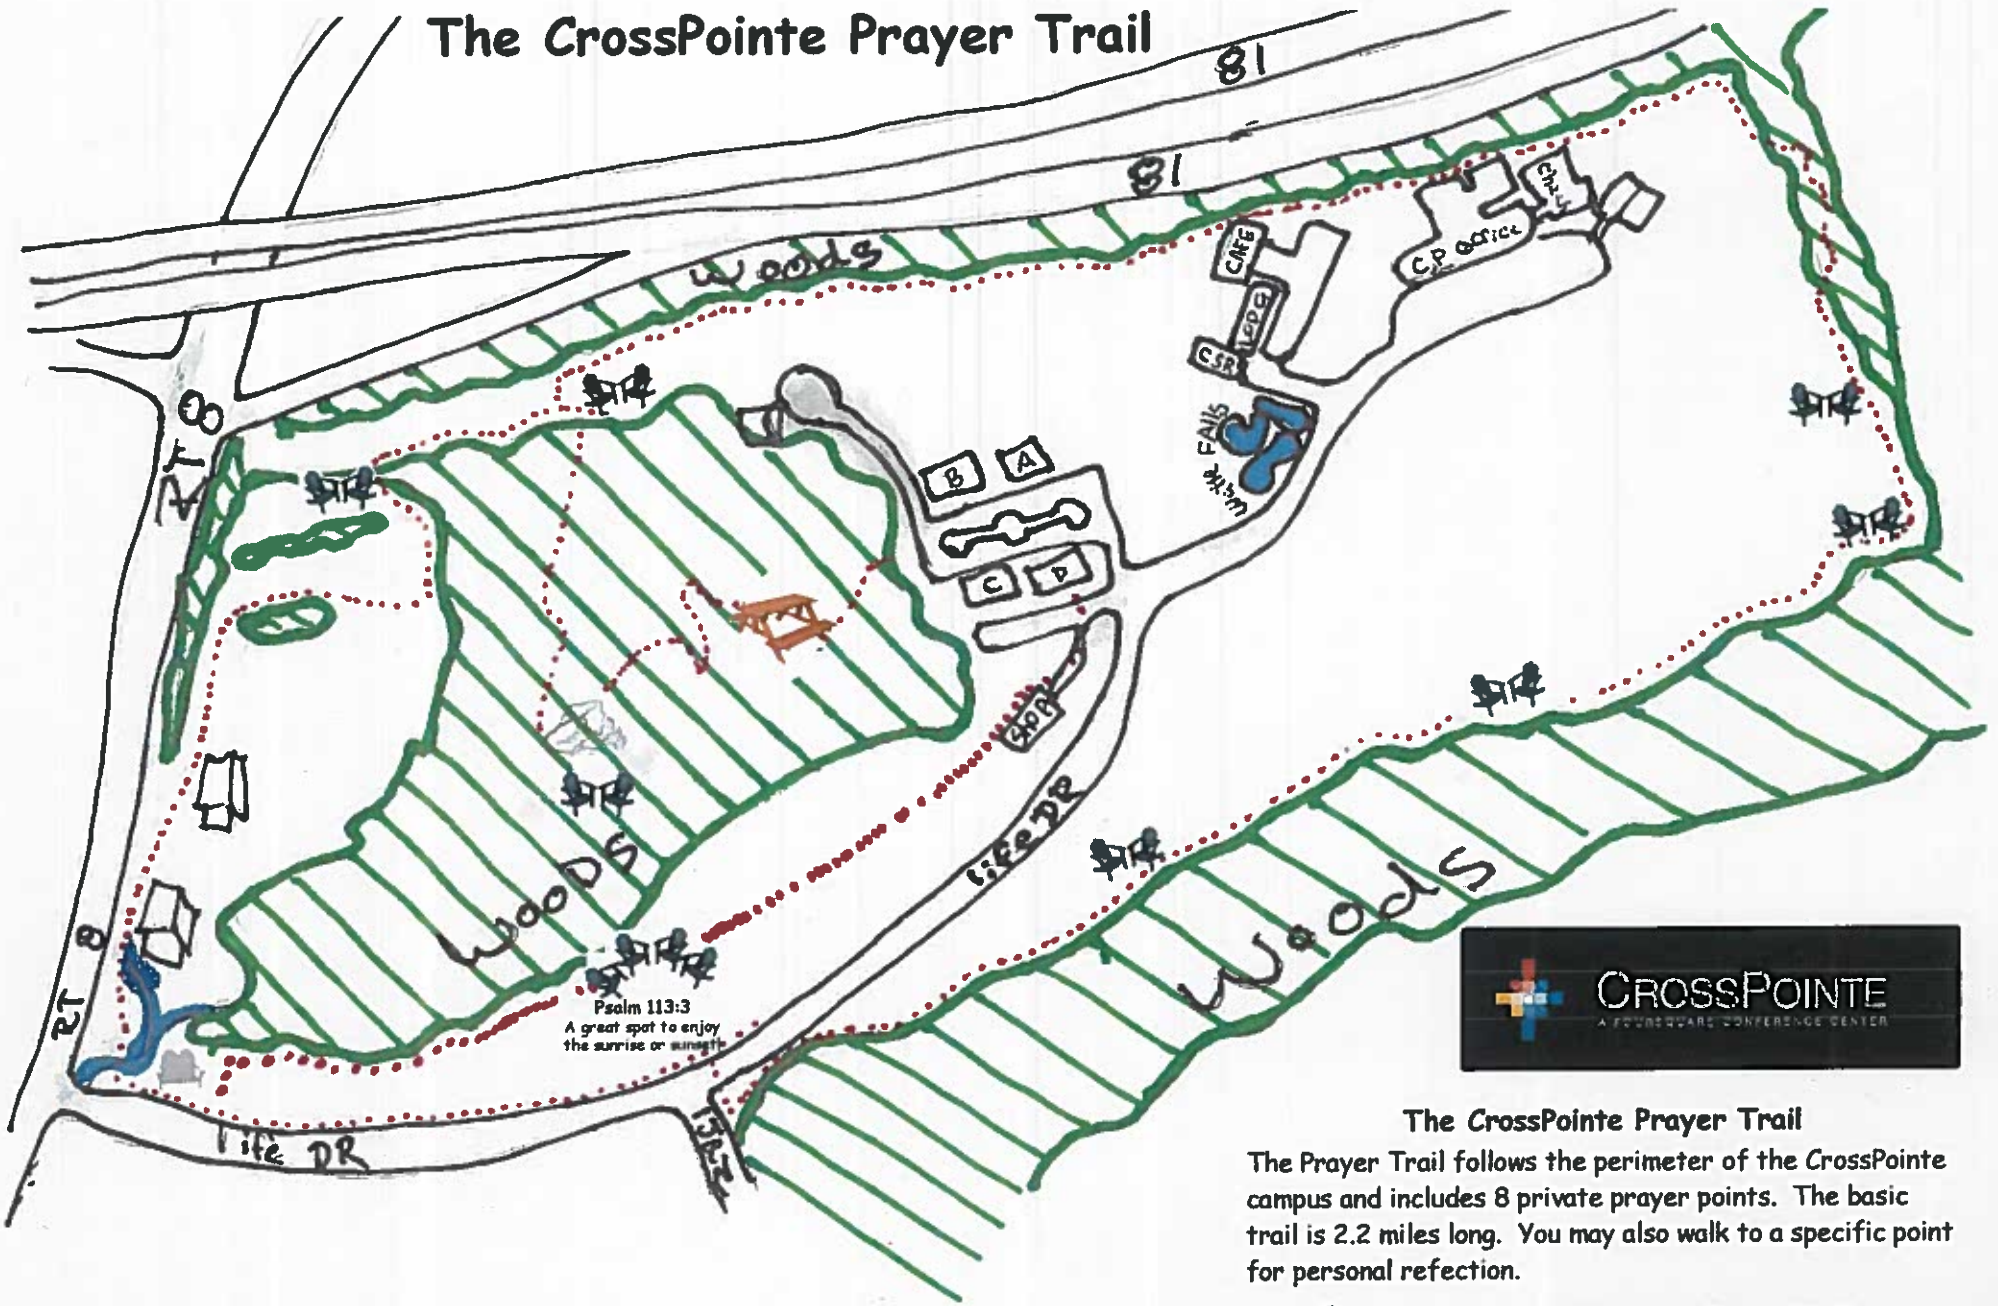

# The CrossPointe Prayer Trail

## The CrossPointe Prayer Trail

The Prayer Trail follows the perimeter of the CrossPointe campus and includes 8 private prayer points. The basic trail is 2.2 miles long. You may also walk to a specific point for personal reflection.

= Prayer Point    = Prayer Trail